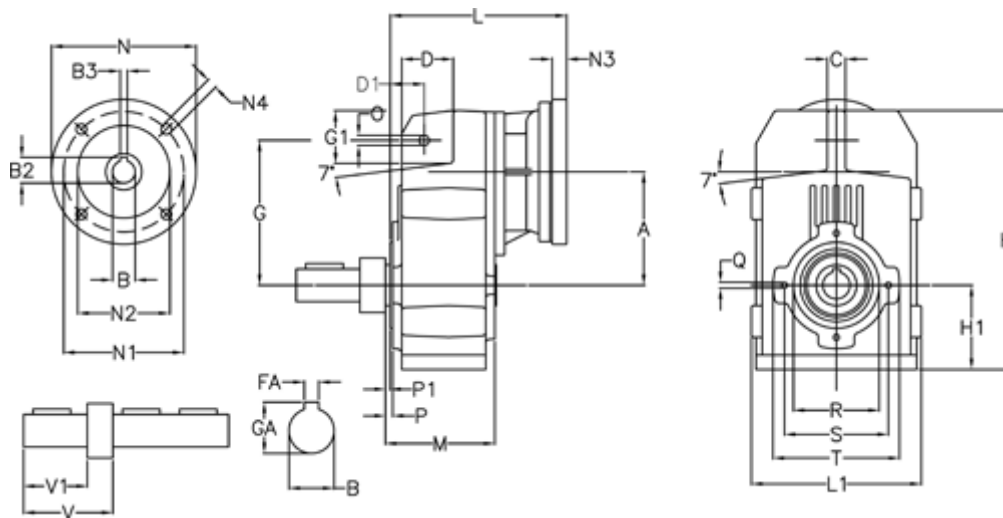

# Data Sheet

Article number: 29560403821220  
 Description: Shaft mounted gear  
 A412R-38,2-P63B5

## Measures

A = 175.75	FA = 12	M = 144.0	Q = M12x19
B = 40	G = 218	N = 140	R = 130
B1 = 11	G1 = 97.5	N1 = 115	S = 165
B2 = 12.8	GA = 43.0	N2 = 95	T = 200
B3 = 4	H = 389.0	N4 = M8x19	V = 112.5
C = 16	H1 = 116.0	O = 14	V1 = 80
D = 79.0	L = 246.0	P = 7.5	
D1 = 56.5	L1 = 242	P1 = 3.5	